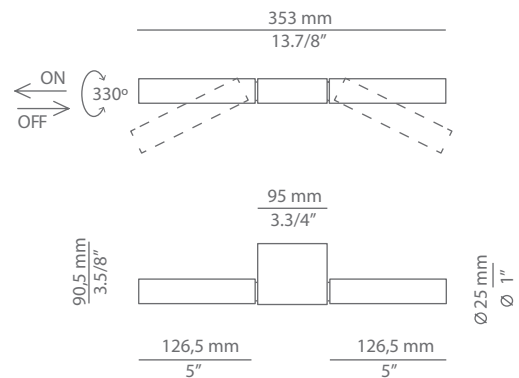

Special instructions