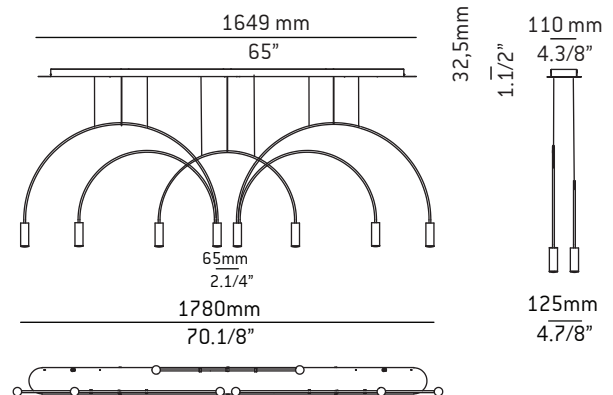

VOLTA T- 3535 / T- 3536

suspension

Date	Type
Project	
Location	
Model #	Quantity
Specifier	

Composition Code	Description	Finish Canopy	Finish Body	Finish Head
■ volta L165.2T.1D	● Linear canopy 113535XX7 ● 2 suspensions T-3536C + 1 T-3535C ● 3 drivers 671000034 Dimmable Triac	■ 26 BLK Black ■ 71 WH M White ■ CUSTOM	■ 26 BLK Black ■ 71 WH M White ■ CUSTOM	■ 26 BLK Black ■ 61 S. GLD Sat. Gold ■ 71 WH M White ■ CUSTOM