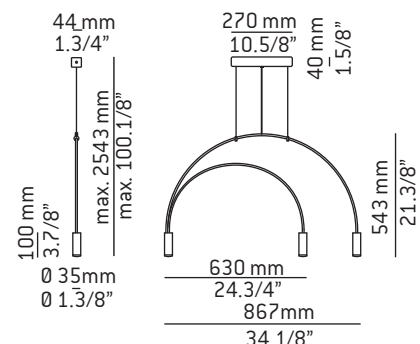

Product Code	Lamp
T-3536-M	LED 3x6,1W (3000K / Ang. 120°/ 350mA / >80 CRI) Universal Voltage (included) Typ 3x703 lumens / Dimmable Triac ▶ A
T-3536-W	LED 3x6,1W (2700K / Ang. 120° / 350mA/ >80 CRI) Universal Voltage (included) Typ 3x665 lumens / Dimmable Triac ▶ A

Finish Body		Finish Head	
26 BLK	Black	26 BLK	Black
		61 S. GLD	Sat. Gold
71 WH M	White	71 WH M	White
CUSTOM		CUSTOM