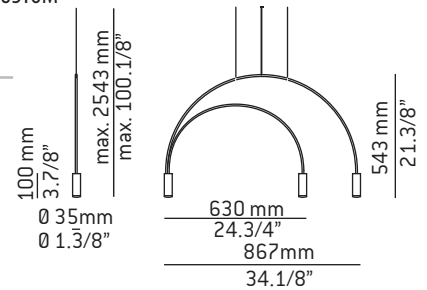

Product Code	Lamp
T-3536C-M	LED 3x6,1W (3000K / Ang. 120°/ 350mA / >80 CRI) Universal Voltage (included) Typ 3x703 lumens / Dimmable Triac, driver included
T-3536C-W	LED 3x6,1W (2700K / Ang. 120°/ 350mA / >80 CRI) Universal Voltage (included) Typ 3x665 lumens / Dimmable Triac, driver included

Finish Body	Finish Head
26 BLK Black	26 BLK Black
	61 S. GLD Sat. Gold
71 WH M White	71 WH M White
CUSTOM	CUSTOM

1. **Accessories**
2. Multiple canopy (consult compositions)