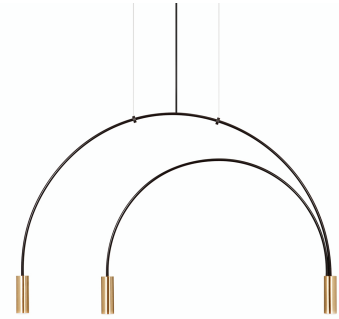

VOLTA T- 3535 / T- 3536

suspension

Date	Type
Project	
Location	
Model #	Quantity
Specifier	

Description

Suspension lamp with a curved metallic body, cylindrical aluminium heads and acrylic (PMMA) lens diffusers. Transparent nylon cables.

Adjustable height.

Create your design combining two models.

Pictures above might not show the specified dimensions or material. They are for illustration purposes only.

Ordering information

Product Code	Lamp
T-3535-M	LED 2x6,1W (3000K / Ang. 120°/ 350mA / >80 CRI) Universal Voltage (included) Typ 2x703 lumens / Dimmable Triac ▶ A
T-3535-W	LED 2x6,1W (2700K / Ang. 120°/ 350mA / >80 CRI) Universal Voltage (included) Typ 2x665 lumens / Dimmable Triac ▶ A

Finish Body		Finish Head	
26 BLK	Black	26 BLK	Black
		61 S. GLD	Sat. Gold
71 WH M	White	71 WH M	White
CUSTOM		CUSTOM	

Product Code	Lamp
T-3536-M	LED 3x6,1W (3000K / Ang. 120°/ 350mA / >80 CRI) Universal Voltage (included) Typ 3x703 lumens / Dimmable Triac ▶ A
T-3536-W	LED 3x6,1W (2700K / Ang. 120° / 350mA/ >80 CRI) Universal Voltage (included) Typ 3x665 lumens / Dimmable Triac ▶ A