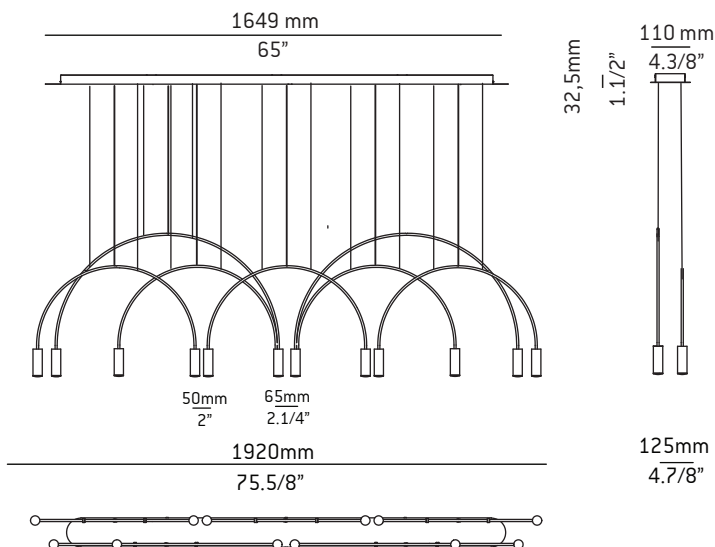

Composition Code	Description	Finish Canopy	Finish Body	Finish Head
■ volta L165.2T.3D	● Linear canopy 113535XX7 ● 2 suspensions T-3536C + 3 T-3535C ● 5 drivers 671000034 Dimmable Triac	■ 26 BLK Black ■ 71 WH M White ■ CUSTOM	■ 26 BLK Black ■ 71 WH M White ■ CUSTOM	■ 26 BLK Black ■ 61 S. GLD Sat. Gold ■ 71 WH M White ■ CUSTOM