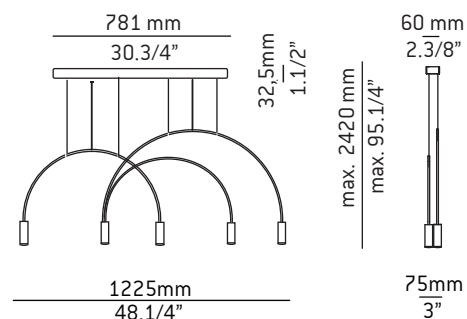

VOLTA T- 3535 / T- 3536

suspension

Date	Type
Project	
Location	
Model #	Quantity
Specifier	

Composition Code	Description
■ volta L78.1D.1T	● Linear canopy 113535XX2 ● 1 suspension T-3535C + 1T-3536C ● 2 drivers 671000034 Dimmable Triac

Finish Canopy	
■ 26 BLK	Black
■ 71 WH M	White
■ CUSTOM	

Finish Body		Finish Head	
■ 26 BLK	Black	■ 26 BLK	Black
		■ 61 S. GLD	Sat. Gold
■ 71 WH M	White	■ 71 WH M	White
■ CUSTOM		■ CUSTOM