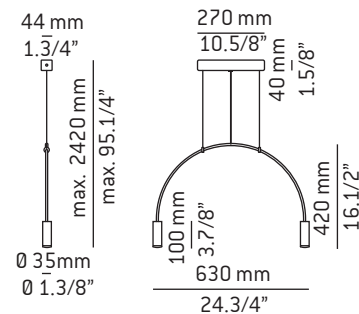

VOLTA T- 3535 / T- 3536

suspension

Date	Type
Project	
Location	
Model #	Quantity
Specifier	

Description

Suspension lamp with a curved metallic body, cylindrical aluminium heads and acrylic (PMMA) lens diffusers. Transparent nylon cables.

Adjustable height.

Create your design combining two models.

Pictures above might not show the specified dimensions or material. They are for illustration purposes only.

Ordering information

Product Code	Lamp
T-3535-M	LED 2x6,1W (3000K / Ang. 120°/ 350mA / >80 CRI) Universal Voltage (included) Typ 2x703 lumens / Dimmable Triac ▶ A
T-3535-W	LED 2x6,1W (2700K / Ang. 120°/ 350mA / >80 CRI) Universal Voltage (included) Typ 2x665 lumens / Dimmable Triac ▶ A

Finish Body		Finish Head	
26 BLK	Black	26 BLK	Black
		61 S. GLD	Sat. Gold
71 WH M	White	71 WH M	White
CUSTOM		CUSTOM	

Product Code	Lamp
T-3536-M	LED 3x6,1W (3000K / Ang. 120°/ 350mA / >80 CRI) Universal Voltage (included) Typ 3x703 lumens / Dimmable Triac ▶ A
T-3536-W	LED 3x6,1W (2700K / Ang. 120° / 350mA/ >80 CRI) Universal Voltage (included) Typ 3x665 lumens / Dimmable Triac ▶ A