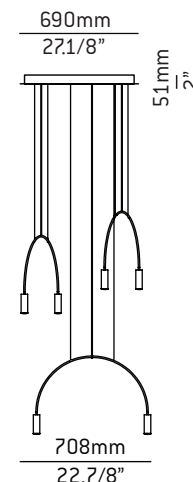

VOLTA T- 3535 / T- 3536

suspension

Date	Type
Project	
Location	
Model #	Quantity
Specifier	

Composition Code	Description
■ volta R70.3D	● Round canopy 113535XX4 ● 3 suspensions T-3535C ● 3 drivers 671000034 Dimmable Triac

Finish Canopy	
■ 26 BLK	Black
■ 71 WH M	White
■ CUSTOM	

Finish Body	Finish Head
■ 26 BLK	■ 26 BLK
	■ 61 S. GLD
■ 71 WH M	■ 71 WH M
■ CUSTOM	■ CUSTOM