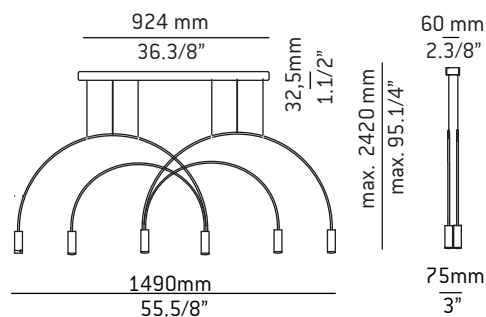

Composition Code	Description
■ volta L92.2T	● Linear canopy 113535XX3 ● 2 suspensions T-3536C ● 2 drivers 671000034 Dimmable Triac

Finish Canopy	
■ 26 BLK	Black
■ 71 WH M	White
■ CUSTOM	

Finish Body		Finish Head	
■ 26 BLK	Black	■ 26 BLK	Black
		■ 61 S. GLD	Sat. Gold
■ 71 WH M	White	■ 71 WH M	White
■ CUSTOM		■ CUSTOM