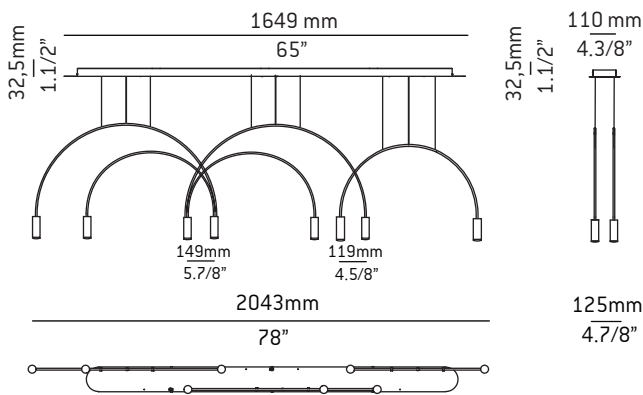

VOLTA T- 3535 / T- 3536

suspension

Date	Type
Project	
Location	
Model #	Quantity
Specifier	

Composition Code	Description	Finish Canopy	Finish Body	Finish Head
■ volta L165.2T.1D	● Linear canopy 113535XX7 ● 2 suspensions T-3536C + 1 T-3535C ● 3 drivers 671000034 Dimmable Triac	■ 26 BLK Black ■ 71 WH M White ■ CUSTOM	■ 26 BLK Black ■ 71 WH M White ■ CUSTOM	■ 26 BLK Black ■ 61 S. GLD Sat. Gold ■ 71 WH M White ■ CUSTOM