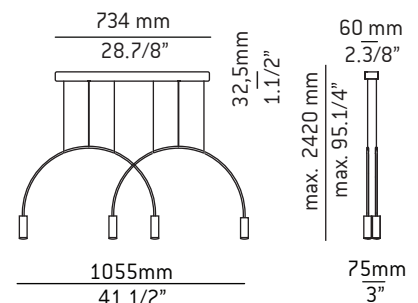

Composition Code	Description	Finish Canopy
volta L73.2D	- Linear canopy 113535XX1 2 suspensions T-3535C 2 drivers 671000034 Dimmable Triac	26 BLK Black 71 WH M White - CUSTOM

Finish Body	Finish Head
26 BLK Black	26 BLK Black
	61 S. GLD Sat. Gold
71 WH M White	71 WH M White
CUSTOM	CUSTOM