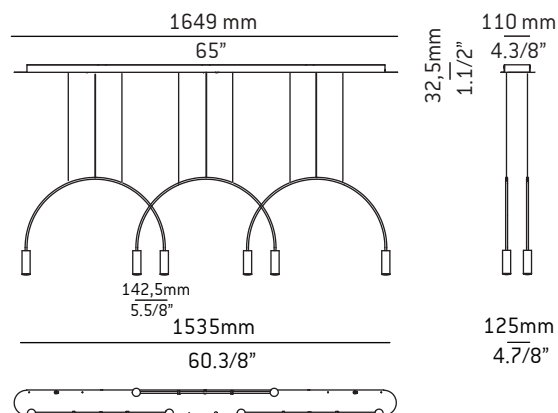

Composition Code	Description
■ volta L165.3D	● Linear canopy 113535XX7 ● 3 suspensions T-3535C ● 3 drivers 671000034 Dimmable Triac

Finish Canopy	
■ 26 BLK	Black
■ 71 WH M	White
■ CUSTOM	

Finish Body		Finish Head	
■ 26 BLK	Black	■ 26 BLK	Black
		■ 61 S. GLD	Sat. Gold
■ 71 WH M	White	■ 71 WH M	White
■ CUSTOM		■ CUSTOM