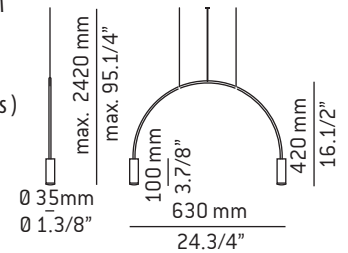

VOLTA T- 3535 / T- 3536

suspension

Date	Type
Project	
Location	
Model #	Quantity
Specifier	

Many possible configurations with multiple canopies

Drawings below only show examples of standard compositions with multiple canopies but there are infinite possibilities combining products with single canopies.

Product Code	Lamp
T-3535C-M	LED 2x6,1W (3000K / Ang. 120°/ 350mA / >80 CRI) Universal Voltage (included) Typ 2x703 lumens / Dimmable Triac, driver included
T-3535C-W	LED 2x6,1W (2700K / Ang. 120°/ 350mA / >80 CRI) Universal Voltage (included) Typ 2x665 lumens / Dimmable Triac, driver included

Finish Body	Finish Head
26 BLK Black	26 BLK Black
	61 S. GLD Sat. Gold
71 WH M White	71 WH M White
CUSTOM	CUSTOM

1. **Accessories**
2. Multiple canopy (consult compositions)